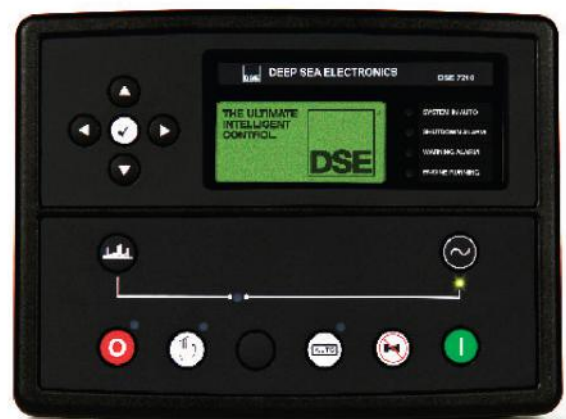

Manual Start

- + 3 pole MCB/MCCB Mounted in control panel
- + Deep Sea 7120 module

ATS Panel

- + 4 Pole changeover contactors (2)
- + Indicators for
 - o Mains available
 - o Mains on load
 - o Generator Available
 - o Generator on load
 - o Phase failure monitor

Acoustic Canopy Features

- + Water and dust proof design
- + The sound level of the basic models is 85 dba @ 1 Meter
- + The material is Zinc plated mild steel
- + The Canopy is finished in a powder coated RAL 9010 (White)

Auto Start

- + Constant Potential battery charger
- + Battery charger On/Off pushbutton
- + Deep Sea 7120 module
- + Off/Auto/Manual selector keyswitch

Deep sea 7120 module

Eagle Generators Ltd
Bagnall Street
Great Bridge, DY4 7BS, UK