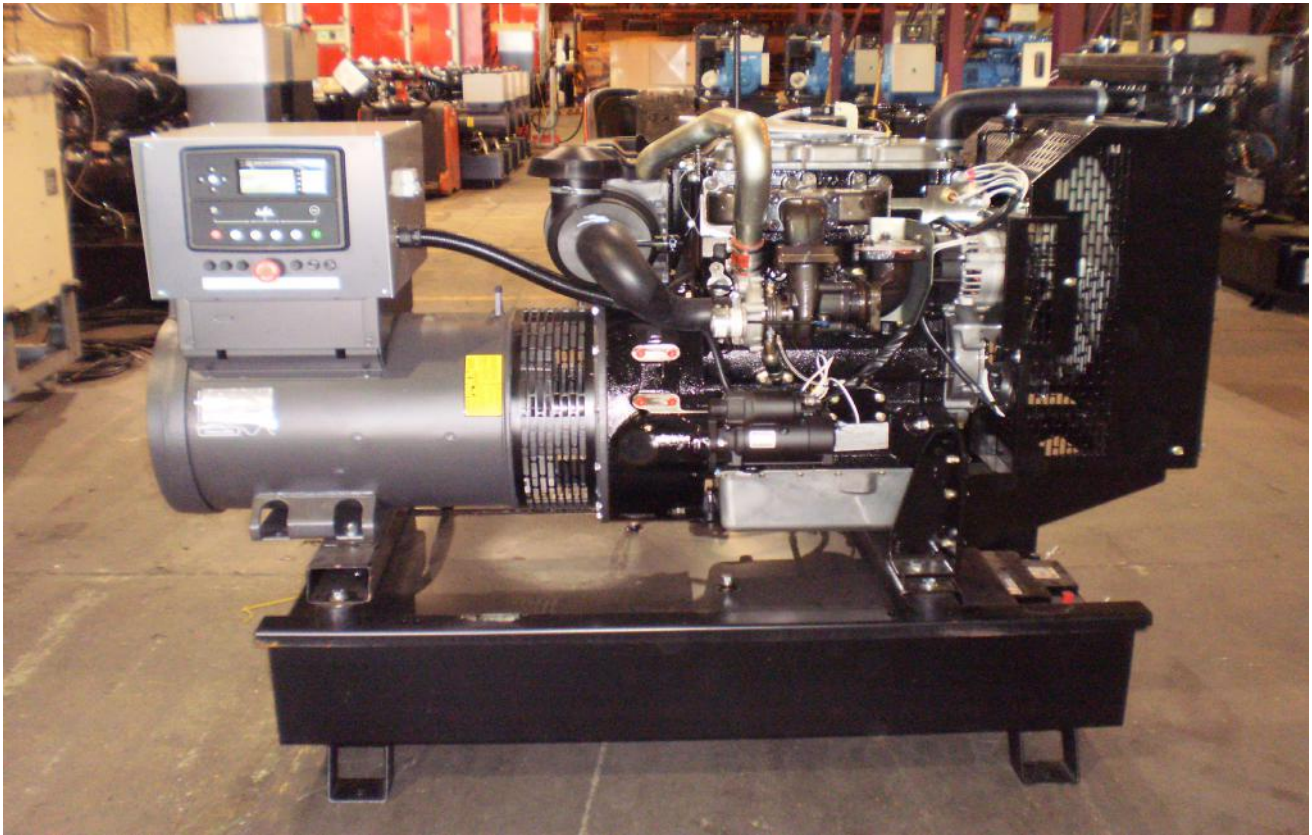

60 KVA PERKINS MECCALTE DIESEL GENERATOR

Dimensions

CANOPIED				OPEN			
Length (cm)	Width (cm)	Height (cm)	Weight (kg)	Length (cm)	Width (cm)	Height (cm)	Weight (kg)
206	78	146	1350	165	75	134	1000

All dimensions and weights are approximate and should not be used for installation Canopy height includes silencer

General Specifications

KVA (Prime Rating) :	60
Engine Type :	Perkins 1103A-33TG2
Alternator:	Meccalte ECO32-2L/4
Volts :	400 / 230 v
Cycles Hz :	50
R.P.M. :	1500
Fuel Consumption at 75% :	10.4 Litre per hour
Fuel tank capacity	130 Litres

60 KVA PERKINS MECCALTE DIESEL GENERATOR

Generating Set

- + Set Mounted Tropical Duty Radiator
- + Engine Driven Cooling Fan with Protection Guard
- + Radiator Stone Guard
- + Fuel, Lubricating Oil and Air Filter with Restriction Indicator
- + Mechanical governing at 1500/1800 RPM in accordance with BS5514A1 (1)
- + 12 Volt electric start with charging alternator
- + Steel base frame with integral 8 hour capacity fuel tank, complete with contents gauge, steel wire braded fuel lines, fill, vent and drain fittings
- + Anti vibration mountings fitted between the engine/alternator feet and base
- + Set mounted maintenance free lead acid battery with leads and terminals
- + Exhaust flexible section with connections
- + Silencer supplied loose (open set only)
- + Load and function tests
- + Paint finish to our standard scheme
- + Comprehensive user manual
- + Protection Switches for :
 - o High Engine Temperature
 - o Low oil pressure
 - o Wiring to Control Panel

Manual Start

- + 3 pole MCB/MCCB Mounted in control panel
- + Deep Sea 7120 module

ATS Panel

- + 4 Pole changeover contactors (2)
- + Indicators for
 - o Mains available
 - o Mains on load
 - o Generator Available
 - o Generator on load
 - o Phase failure monitor