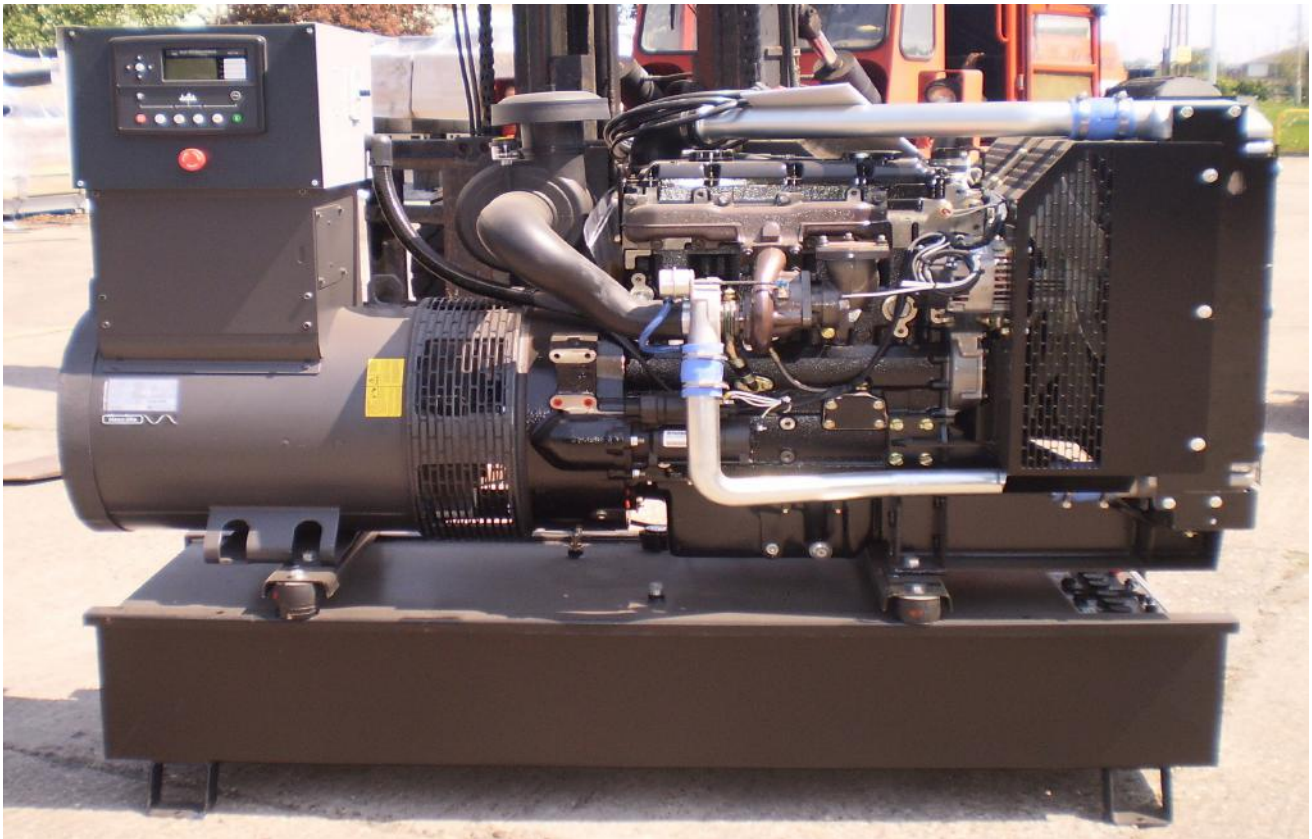

80 KVA PERKINS MECCALTE DIESEL GENERATOR

Dimensions

CANOPIED				OPEN			
Length (cm)	Width (cm)	Height (cm)	Weight (kg)	Length (cm)	Width (cm)	Height (cm)	Weight (kg)
243	86	157	1550	189	74	156	1100

All dimensions and weights are approximate and should not be used for installation Canopy height includes silencer

General Specifications

KVA (Prime Rating) :	80
Engine Type :	Perkins 1104C-44TAG1
Alternator:	Meccalte ECP32-4L/4
Volts :	400 / 230 v
Cycles Hz :	50
R.P.M. :	1500
Fuel Consumption at 75% :	14.3 Litre per hour
Fuel tank capacity	200 Litres

80 KVA PERKINS MECCALTE DIESEL GENERATOR

Generating Set

- + Set Mounted Tropical Duty Radiator
- + Engine Driven Cooling Fan with Protection Guard
- + Radiator Stone Guard
- + Fuel, Lubricating Oil and Air Filter with Restriction Indicator
- + Mechanical governing at 1500/1800 RPM in accordance with BS5514A1 (1)
- + 12 Volt electric start with charging alternator
- + Steel base frame with integral 8 hour capacity fuel tank, complete with contents gauge, steel wire braded fuel lines, fill, vent and drain fittings
- + Anti vibration mountings fitted between the engine/alternator feet and base
- + Set mounted maintenance free lead acid battery with leads and terminals
- + Exhaust flexible section with connections
- + Silencer supplied loose (open set only)
- + Load and function tests
- + Paint finish to our standard scheme
- + Comprehensive user manual
- + Protection Switches for :
 - o High Engine Temperature
 - o Low oil pressure
 - o Wiring to Control Panel

Acoustic Canopy Features

- + Water and dust proof design
- + The sound level of the basic models is 85 dba @ 1 Meter
- + The material is Zinc plated mild steel
- + The Canopy is finished in a powder coated RAL 9010 (White)