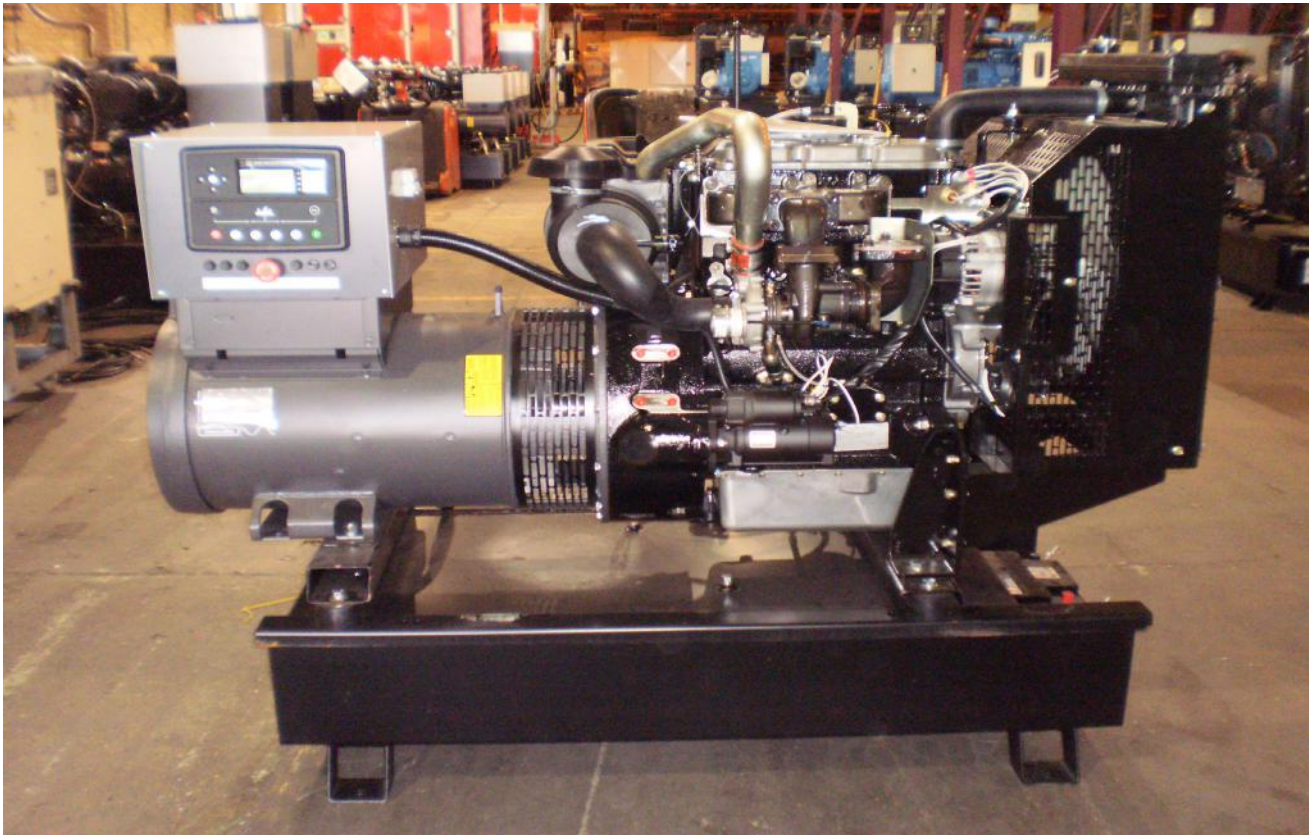

# 45 KVA PERKINS NEWAGE DIESEL GENERATOR

## Dimensions

CANOPIED				OPEN			
Length (cm)	Width (cm)	Height (cm)	Weight (kg)	Length (cm)	Width (cm)	Height (cm)	Weight (kg)
206	78	146	1350	165	75	134	1000

All dimensions and weights are approximate and should not be used for installation Canopy height includes silencer

## General Specifications

<b>KVA (Prime Rating) :</b>	<b>45</b>
<b>Engine Type :</b>	<b>Perkins 1103A-33TG1</b>
<b>Alternator:</b>	<b>Newage UCI 224D</b>
<b>Volts :</b>	<b>400 / 230 v</b>
<b>Cycles Hz :</b>	<b>50</b>
<b>R.P.M. :</b>	<b>1500</b>
<b>Fuel Consumption at 75% :</b>	<b>8.2 Litre per hour</b>
<b>Fuel tank capacity</b>	<b>130 Litres</b>